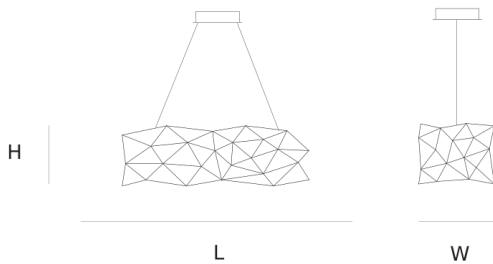

Product data sheet

Date: May 18th 2023

ABOUT **UNIVERSE**

SUSPENSION by Jan Pauwels

All the stars of the universe captured in one fixture. Random placed E10 light bulbs and tiny metal rods are the only two basic elements of this light fixture. They give the fixture its structure and shape. Every Universe is handmade, the E10 lamps are placed randomly, making every model unique. (see model Cosmos for the version with led circuit boards)

DIMENSIONS

L 125 cm 49.2 inch
H 40 cm 15.7 inch
W 50 cm 19.7 inch

LIGHTSOURCE

INCLUDED
Yes

FINISH

Nickel
Brass
Blackbrass

TYPE.NR

CANOPY

Ø 20 cm 7.9 inch
H 5 cm 2 inch

KG	KG	
1.5	8	130x65x50cm
2.5	3	34x34x17cm

CABLELENGTH

Up to 200 cm 78 inch

TYPE	Suspension
STANDARD	
OPTIONAL	Rectangular canopy 3000K or 3500K led.
TRANSFORMER/DRIVER	SCPowder KVF-12030-TDW
DIMMING	leading and trailing edge